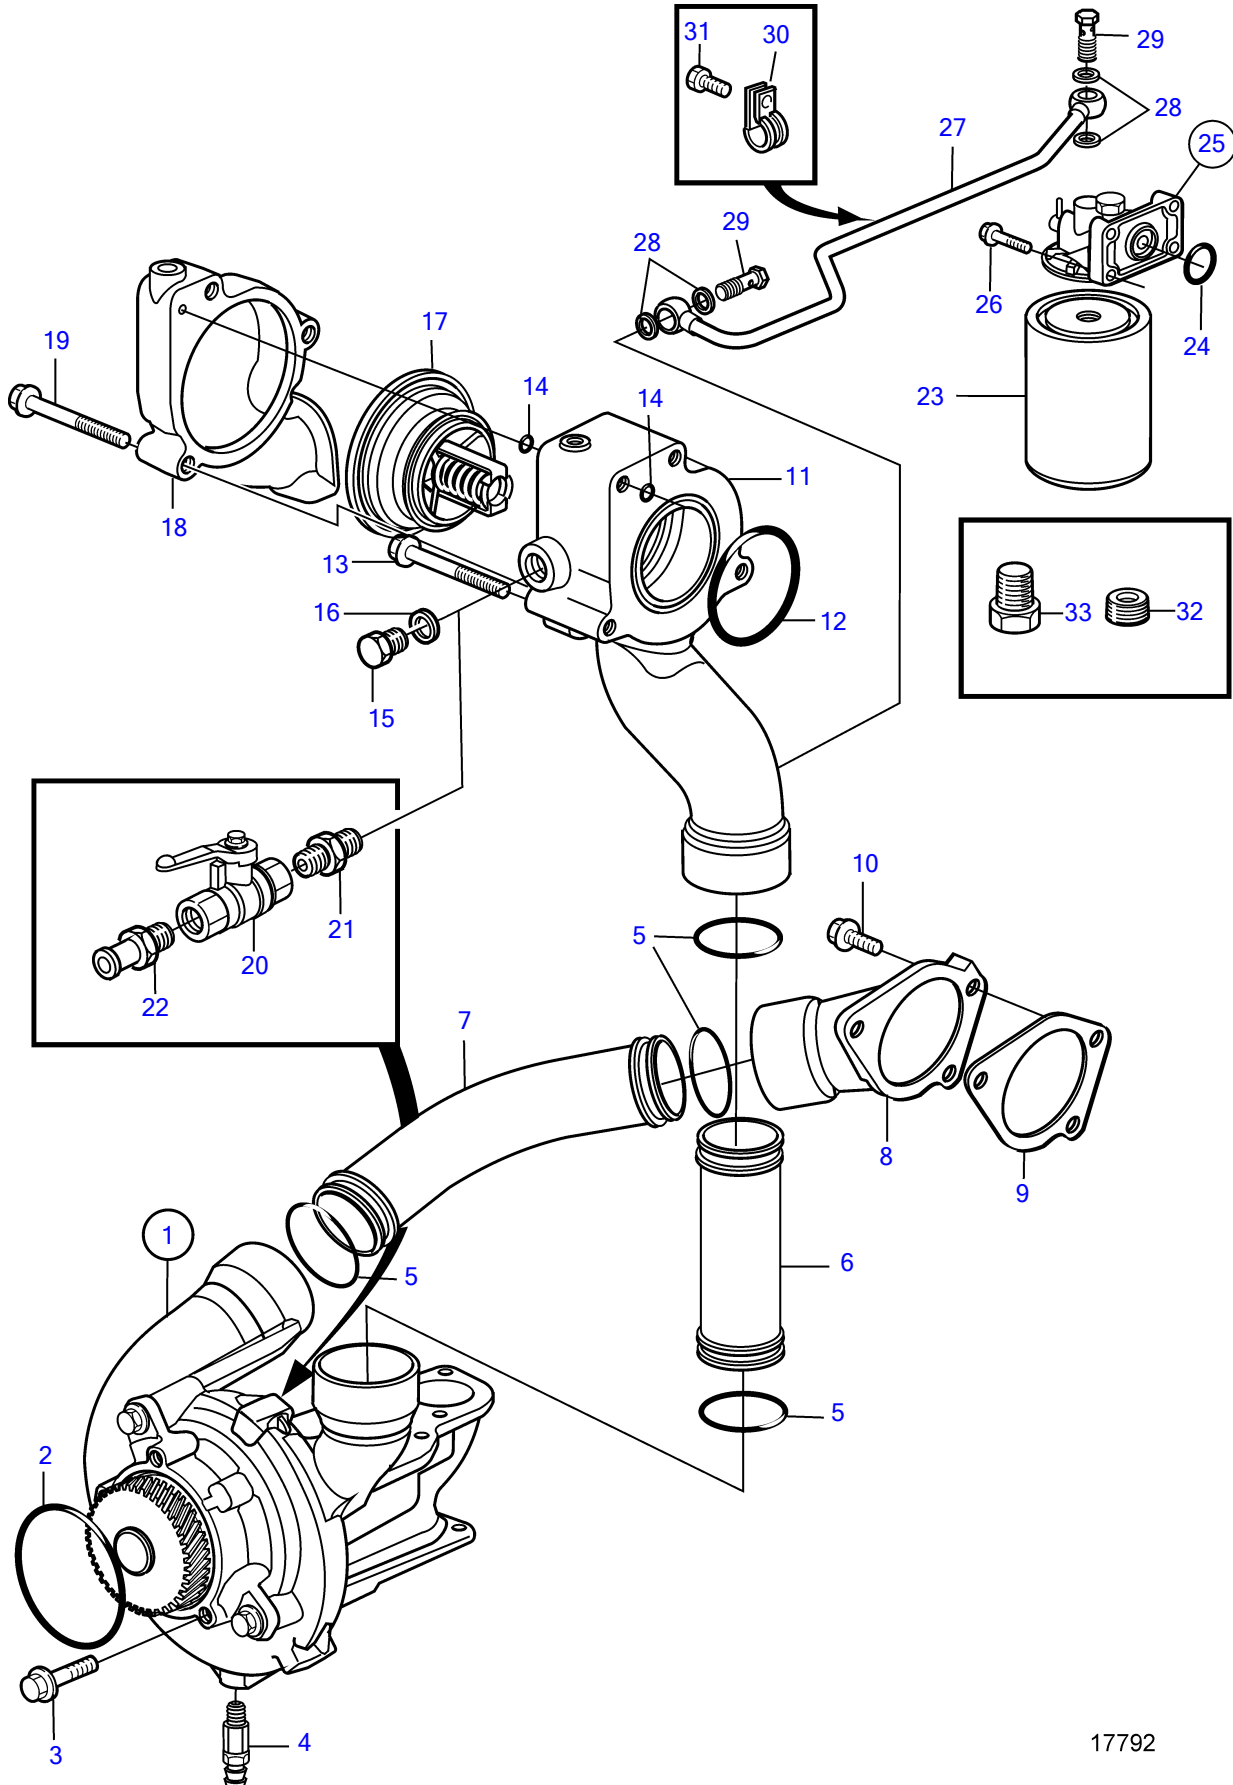

D12D-A MG

17792

D12D-A MG

REF	PART NO.	QTY	DESCRIPTION	SEE SEC.	NOTES
1		1	Water pump		
			.		
			.	4337	
2	948980	1	O-ring		
3	947790	4	Flange screw		
4			Shut-off cock		
			.	4337	
5	1547254	4	Sealing ring		
6	3826694	1	Coolant pipe		
7	3826609	1	Coolant pipe		
8	3826968	1	Pipe connection		
9	8170515	1	Gasket		
10	945444	3	Flange screw		
11	3826604	1	Thermostat housing		Replaced by thermostat housing 3809577, valve 3809467, cover 3809621, o-ring 975622.
			.		
			.	8085	
12	976044	1	O-ring		
13	965182	3	Flange screw		
14	968725	2	O-ring		
15	914392	1	Plug		
16	943908	1	Gasket		
17	20560253	1	Thermostat		76°C
18	3809621	1	Cardboard tube		(3826605)
19	973924	3	Flange screw		
20	1140097	2	Ball valve		
21	16452	2	Double nipple		
22	961657	2	Hose nipple		
23	20532237	1	Coolant filter		(1699830)
24	469846	1	Sealing ring		
25	1661685	1	Bracket		Repl by 20459650
	20459650	1	Bracket		
			.		
			.	417	
26	946671	4	Flange screw		
27	3827547	1	Coolant pipe		
28	976929	4	Gasket		
29	25167	2	Hollow screw		
30	942542	1	Clamp		
31	946440	1	Flange screw		
32	968062	1	Plug		Alternative to Water Filter
33	479979	1	Plug		Alternative to Water Filter